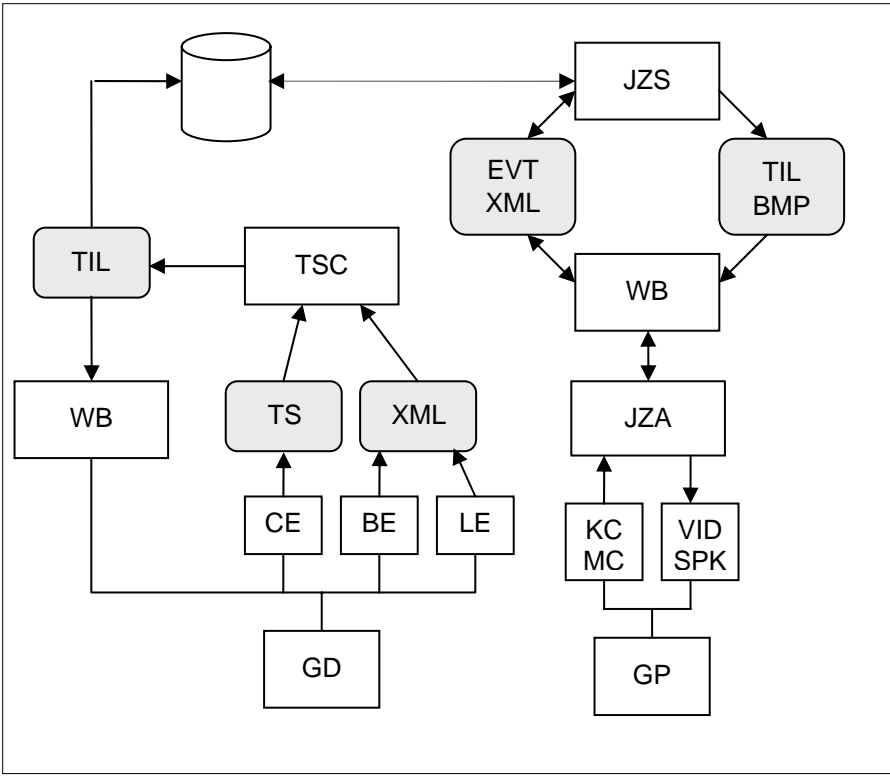

# JZoneGamer Block Diagram

BE	Board Editor
BMP	Bitmaps
CE	Code Editor
EVT	Events
GD	Game Designer
GP	Game Player
JZA	JZone Applet
JZS	JZone Server
KC	Key Clicks
LE	Level Editor
MC	Mouse Clicks
SPK	Speaker
TIL	Treescript Intermediate Language
TS	Treescript
TSC	Treescript Compiler
VID	Video
WB	Web Browser
XML	Extensible Markup Lang.