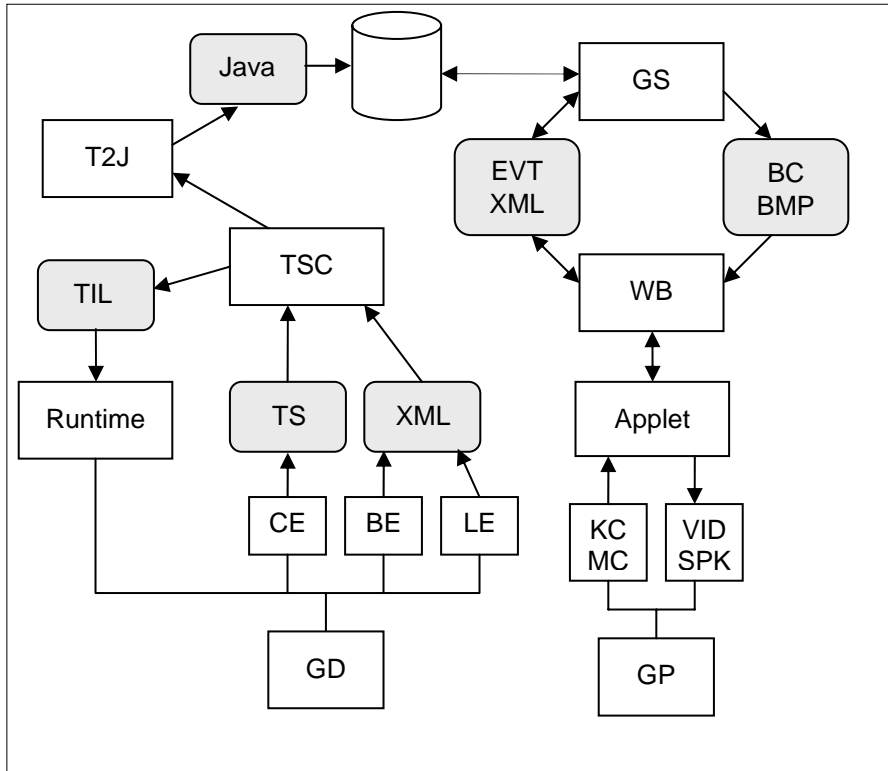

TileGamer Block Diagram

| | |
|-----|---------------------------------|
| BC | Java Byte-Code |
| BE | Board Editor |
| BMP | Bitmaps |
| CE | Code Editor |
| EVT | Events |
| GD | Game Designer |
| GP | Game Player |
| GS | Game Server |
| KC | Key Clicks |
| LE | Level Editor |
| MC | Mouse Clicks |
| SPK | Speaker |
| T2J | Treescript to Java |
| TIL | Tilegamer Intermediate Language |
| TS | Treescript |
| TSC | Treescript Compiler |
| VID | Video |
| WB | Web Browser |
| XML | Extensible Markup Lang. |