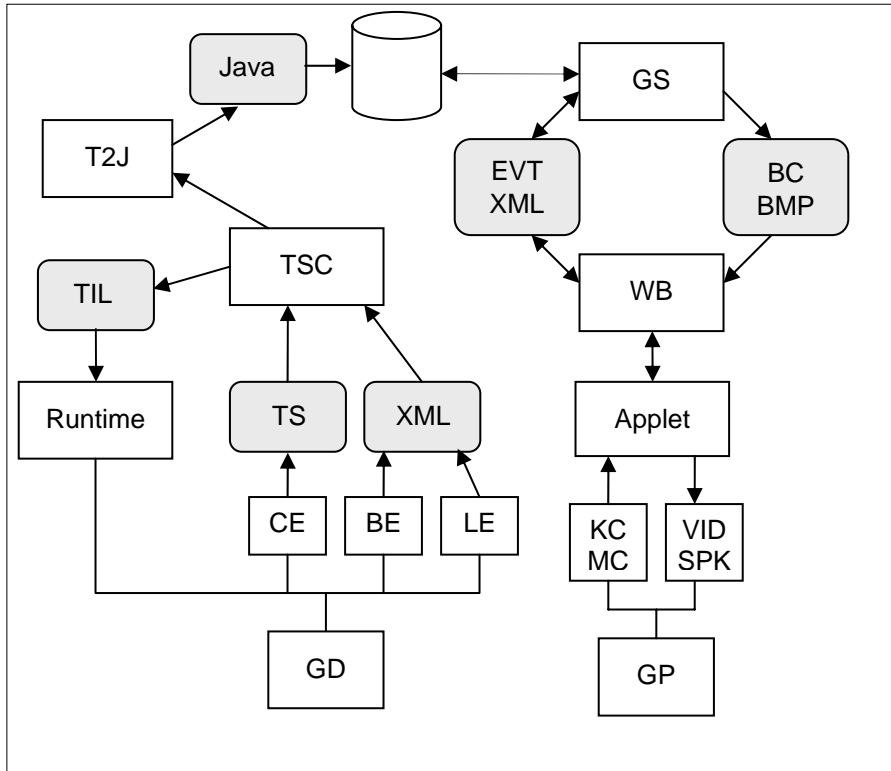

TileGamer Block Diagram

BC	Java Byte-Code
BE	Board Editor
BMP	Bitmaps
CE	Code Editor
EVT	Events
GD	Game Designer
GP	Game Player
GS	Game Server
KC	Key Clicks
LE	Level Editor
MC	Mouse Clicks
SPK	Speaker
T2J	Treescript to Java
TIL	Tilegamer Intermediate Language
TS	Treescript
TSC	Treescript Compiler
VID	Video
WB	Web Browser
XML	Extensible Markup Lang.